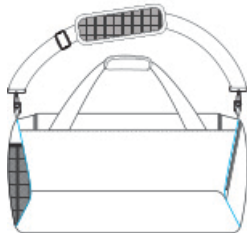

SPEC SHEET + MEASUREMENTS

Nike Brasilia Large Duffel. NKDO9193

Product photo

The durable Brasilia Duffel features a spacious main compartment for all your gear, so you can feel prepared. A padded shoulder strap makes carrying comfortable, and multiple exterior pockets provide quick-grab convenience.

- 100% recycled polyester doobby
- Large main compartment zips shut for secure storage
- Zippered bottom compartment can hold shoes or separate wet and dry clothing
- Multiple exterior pockets offer easily accessible storage
- A coated bottom adds water resistance and durability
- Contrast Swoosh design trademark
- Dimensions: 28"l x 14"w x 14"h; Approx. 5,799 cubic inches

Note: Bags not intended for use by children 12 and under.

Sketches

back